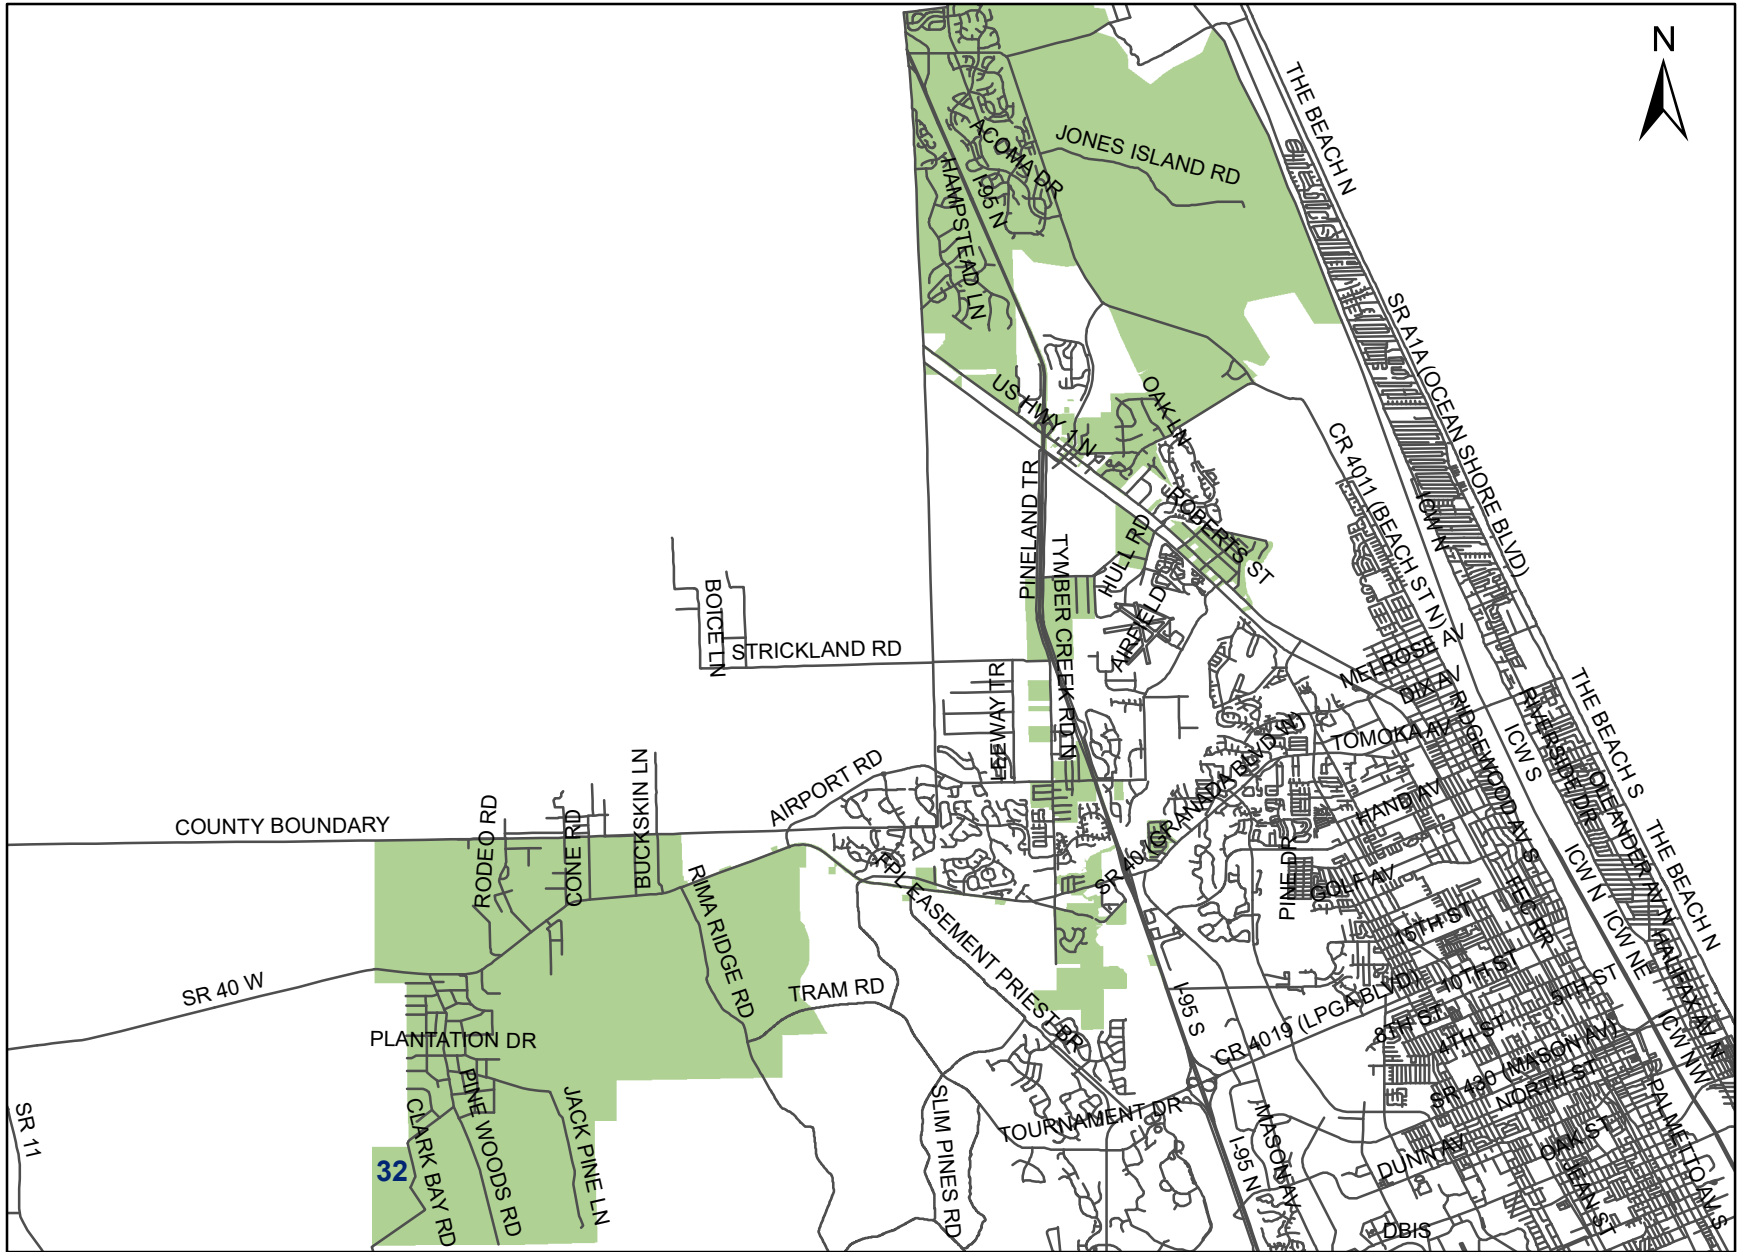

# Volusia Sheriff's Office District 3 North Zone 31

Prepared by: Volusia Sheriff's Office  
Created: 05/05/2022

# Volusia Sheriff's Office District 3 North Zone 32

Prepared by: Volusia Sheriff's Office  
Created: 05/05/2022

# Volusia Sheriff's Office District 3 North Zone 33

Prepared by: Volusia Sheriff's Office  
Created: 05/05/2022

## Zone 34

Prepared by: Volusia Sheriff's Office  
Created: 05/05/2022