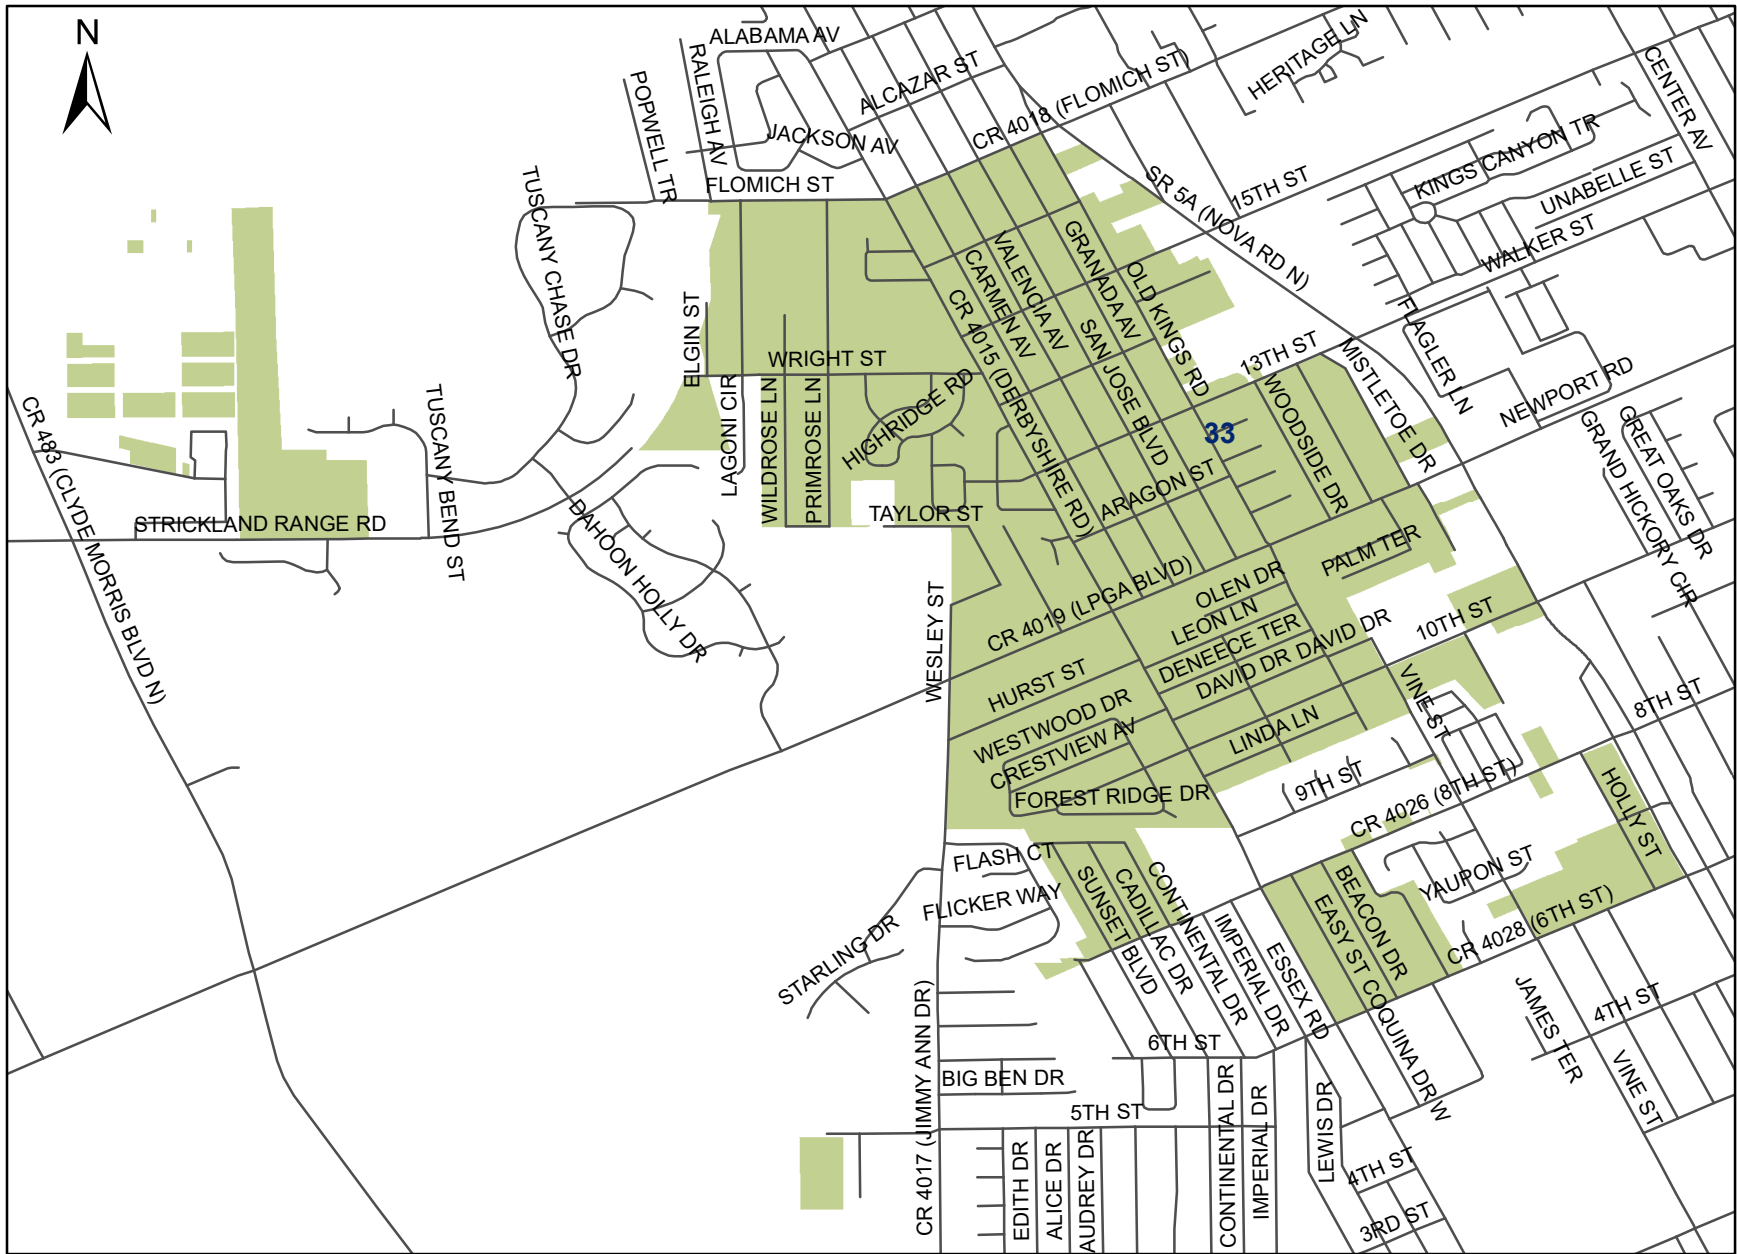

# Volusia Sheriff's Office District 3 North Zone 31

Prepared by: Volusia Sheriff's Office  
Created: 05/05/2022

# Volusia Sheriff's Office District 3 North Zone 32

Prepared by: Volusia Sheriff's Office  
Created: 05/05/2022

# Volusia Sheriff's Office District 3 North Zone 33

Prepared by: Volusia Sheriff's Office  
Created: 05/05/2022

## Zone 34

Prepared by: Volusia Sheriff's Office  
Created: 05/05/2022