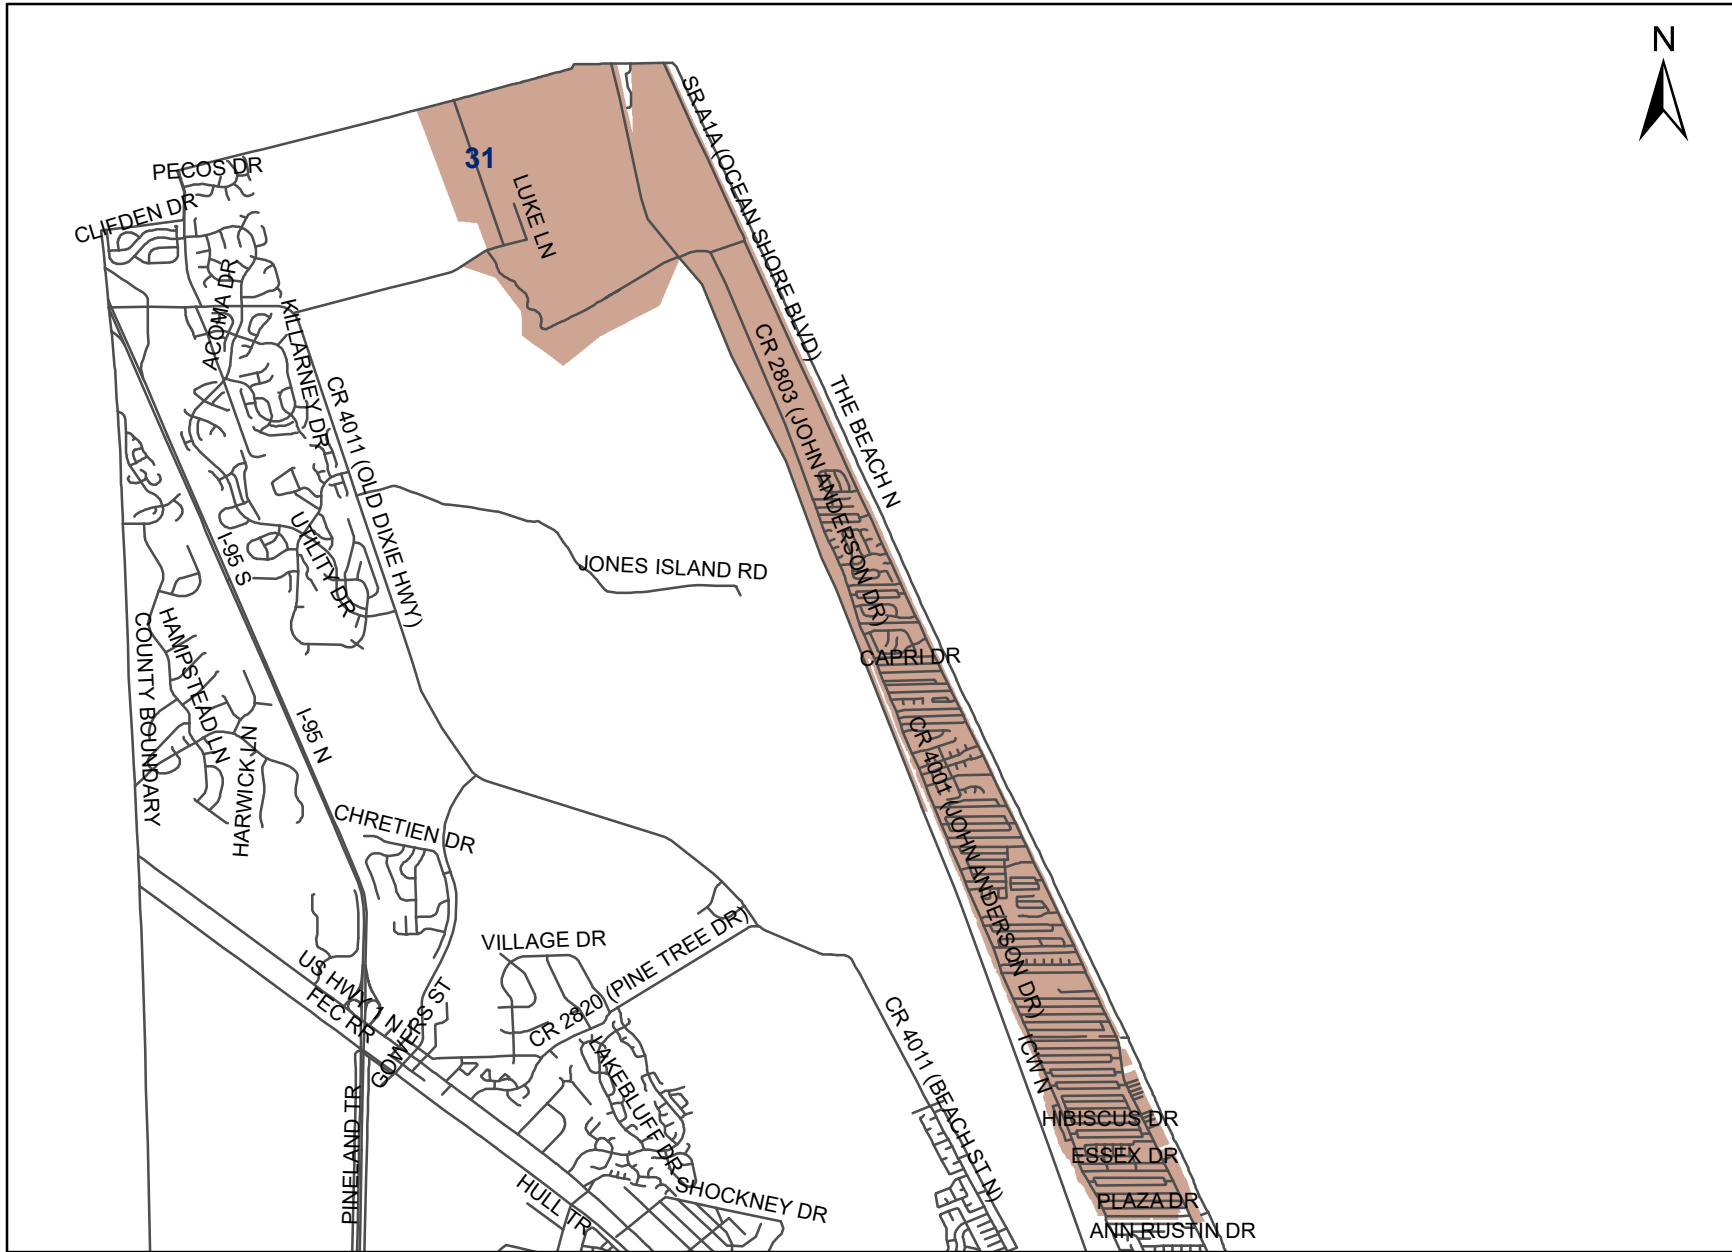

# Volusia Sheriff's Office District 3 North Zone 31

Prepared by: Volusia Sheriff's Office  
Created: 05/05/2022

# Volusia Sheriff's Office District 3 North Zone 32

Prepared by: Volusia Sheriff's Office  
Created: 05/05/2022

# Volusia Sheriff's Office District 3 North Zone 33

Prepared by: Volusia Sheriff's Office  
Created: 05/05/2022

## Zone 34

Prepared by: Volusia Sheriff's Office  
Created: 05/05/2022