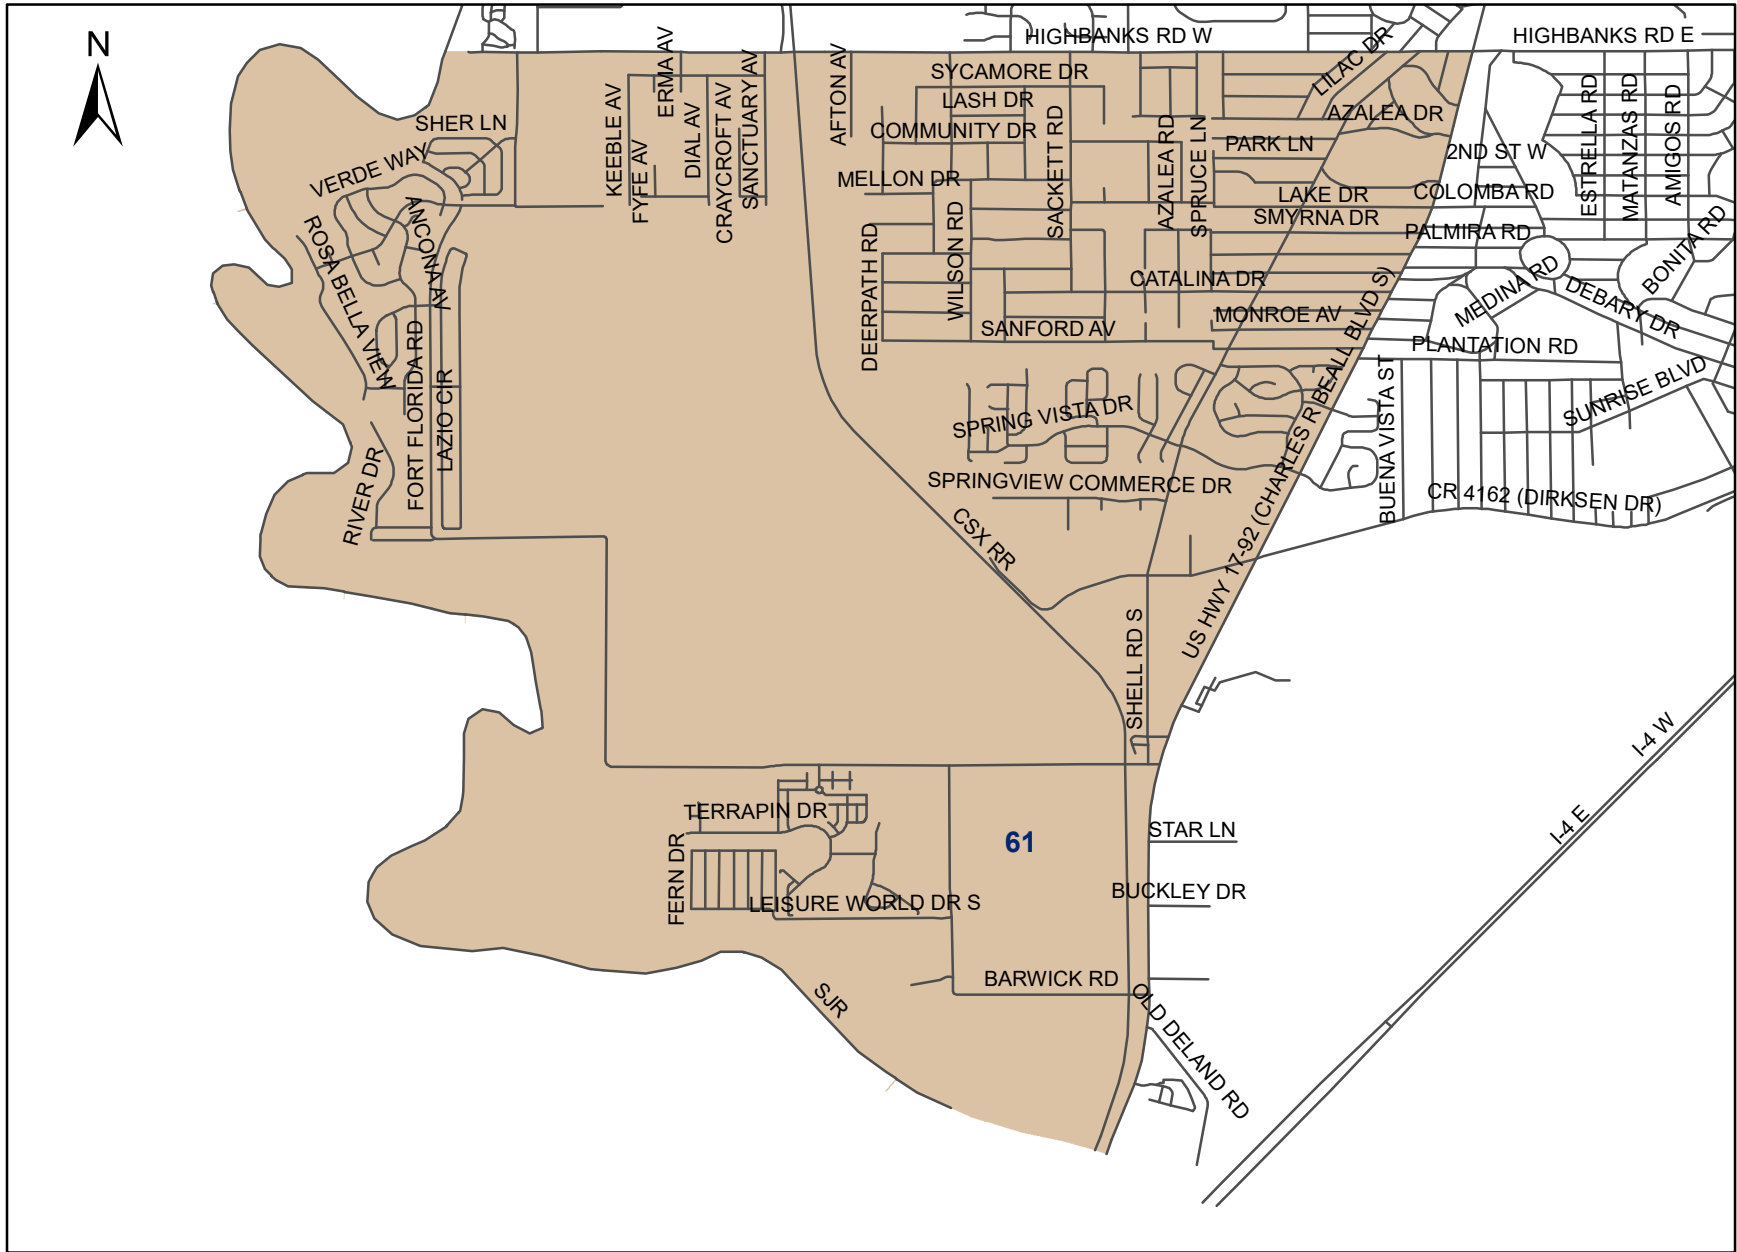

Volusia Sheriff's Office District 6

Zone 61

Prepared by: Volusia Sheriff's Office
Created: 05/05/2022

Volusia Sheriff's Office District 6 Zone 62

Prepared by: Volusia Sheriff's Office
Created: 05/05/2022

Volusia Sheriff's Office District 6

Zone 63

Prepared by: Volusia Sheriff's Office
Created: 05/05/2022

Volusia Sheriff's Office District 6

Zone 64

Prepared by: Volusia Sheriff's Office
Created: 05/05/2022

0 0.325 0.65 1.3 1.95 2.6 Miles

Volusia Sheriff's Office District 6

Zone 65

0 0.4 0.8 1.6 2.4 3.2 Miles

Prepared by: Volusia Sheriff's Office
Created: 05/05/2022