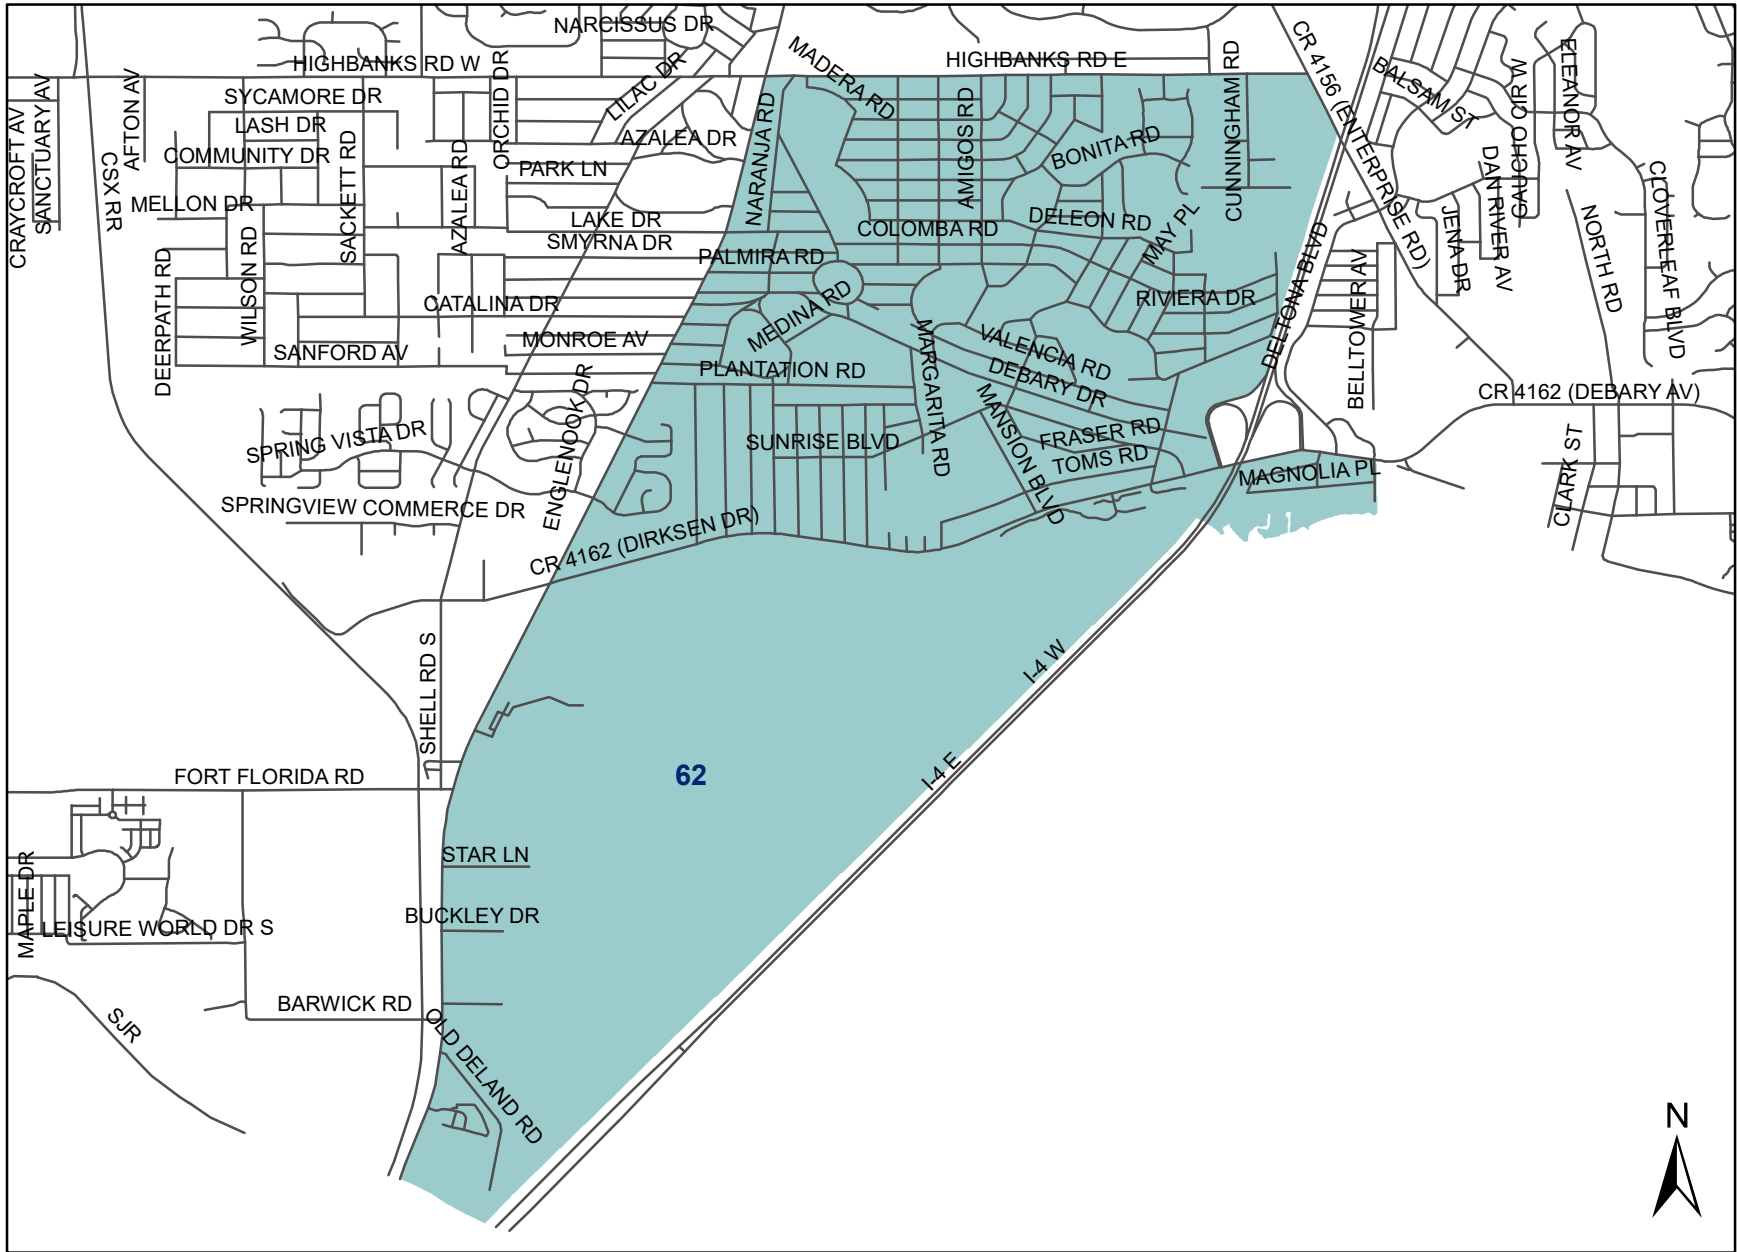

Volusia Sheriff's Office District 6

Zone 61

Prepared by: Volusia Sheriff's Office
Created: 05/05/2022

Volusia Sheriff's Office District 6 Zone 62

Prepared by: Volusia Sheriff's Office
Created: 05/05/2022

Volusia Sheriff's Office District 6

Zone 63

Prepared by: Volusia Sheriff's Office
Created: 05/05/2022

Volusia Sheriff's Office District 6

Zone 64

Prepared by: Volusia Sheriff's Office
Created: 05/05/2022

0 0.325 0.65 1.3 1.95 2.6 Miles

Volusia Sheriff's Office District 6

Zone 65

0 0.4 0.8 1.6 2.4 3.2 Miles

Prepared by: Volusia Sheriff's Office
Created: 05/05/2022