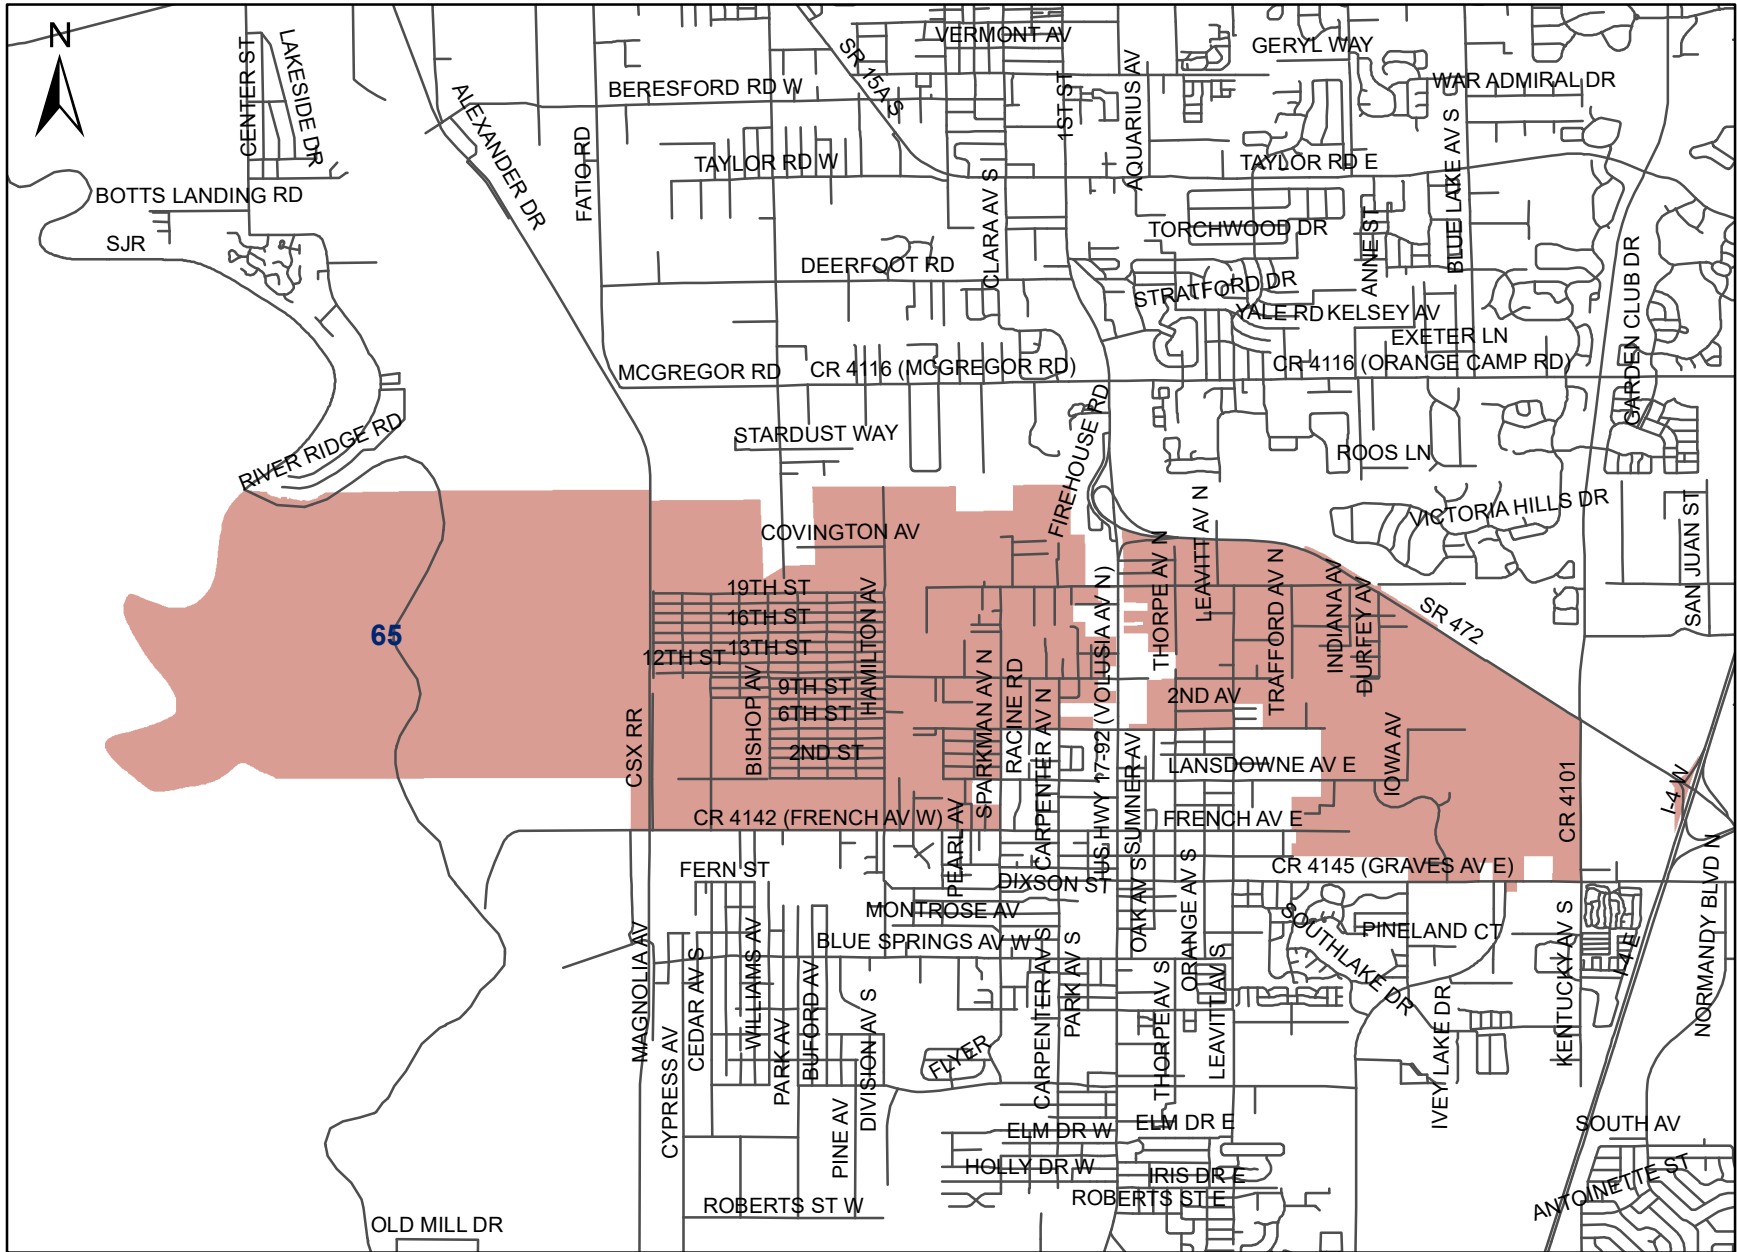

Zone 63

Prepared by: Volusia Sheriff's Office
Created: 05/05/2022

Volusia Sheriff's Office District 6

Zone 64

Prepared by: Volusia Sheriff's Office
Created: 05/05/2022

0 0.325 0.65 1.3 1.95 2.6 Miles

Volusia Sheriff's Office District 6

Zone 65

0 0.4 0.8 1.6 2.4 3.2 Miles

Prepared by: Volusia Sheriff's Office
Created: 05/05/2022