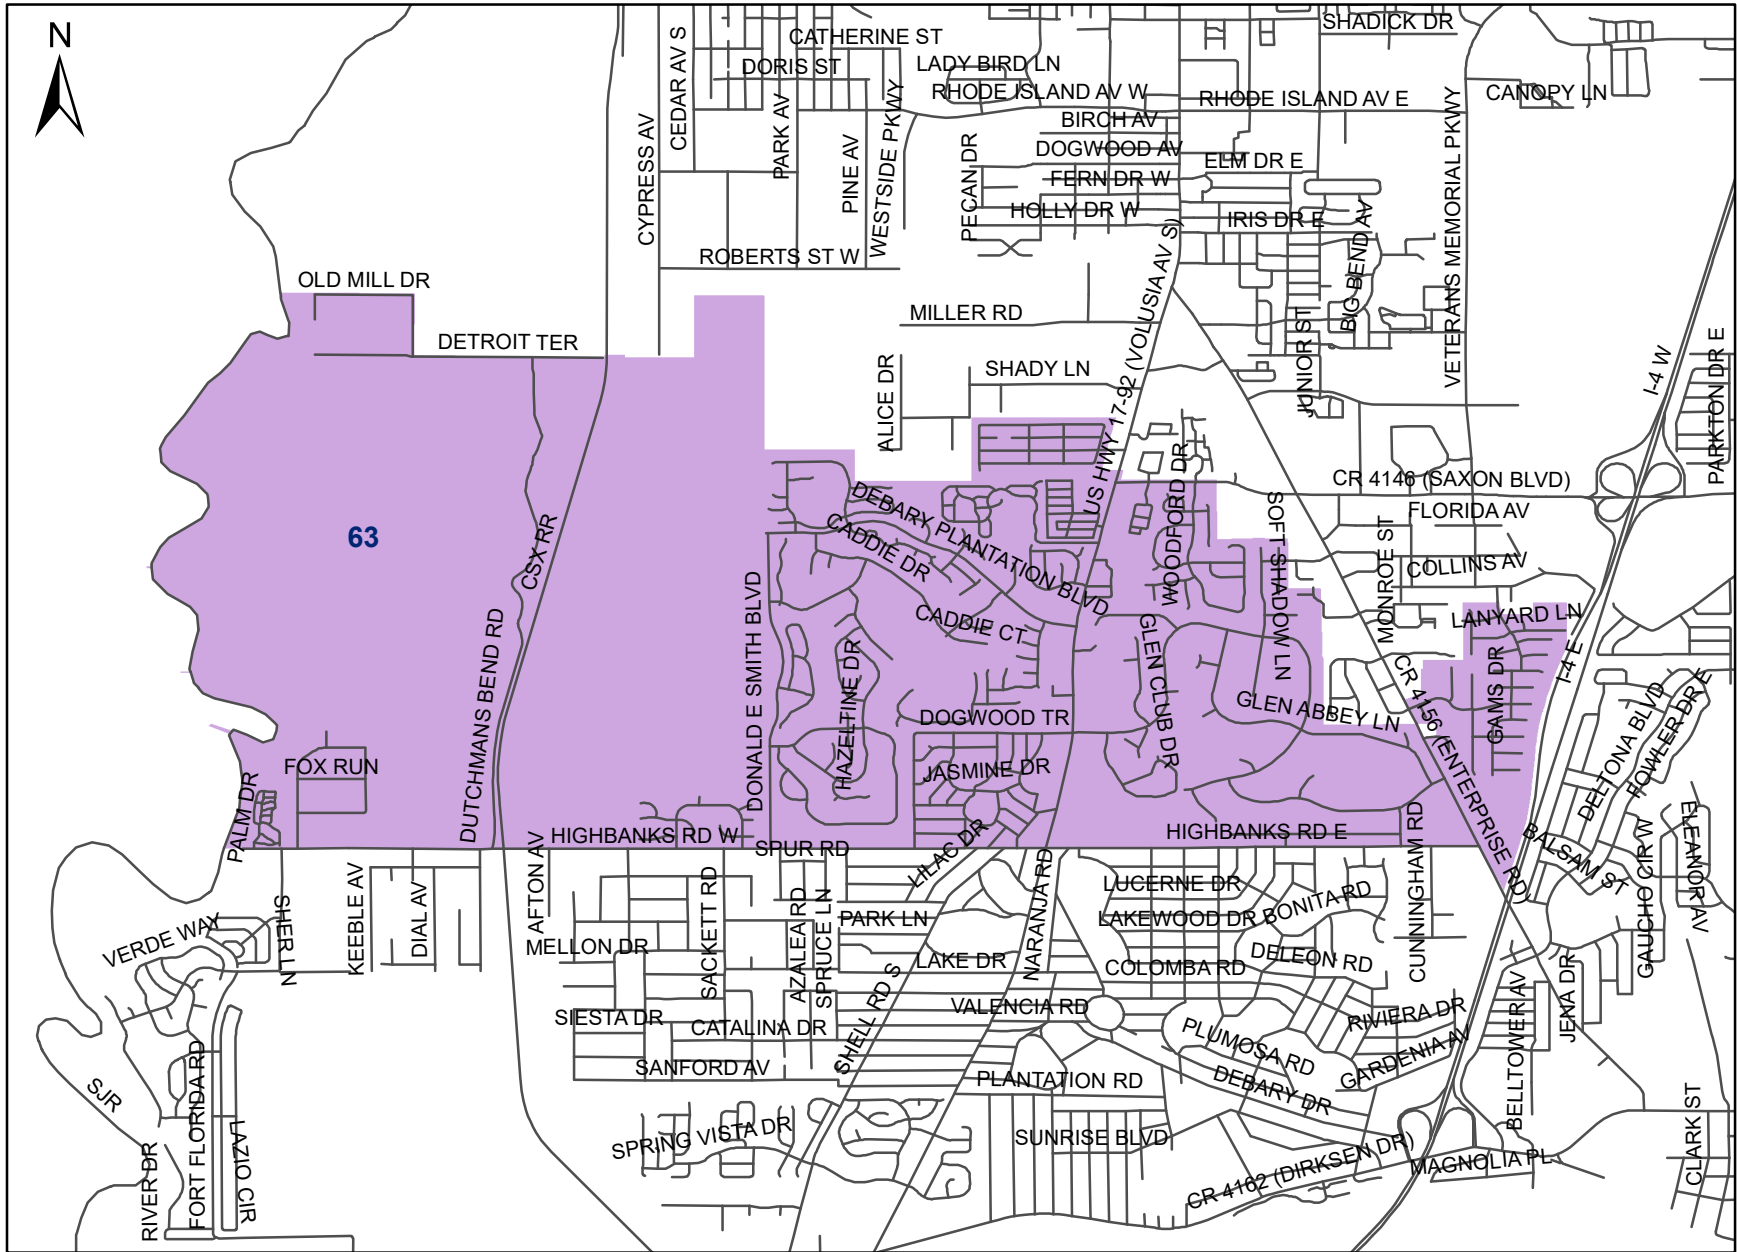

Volusia Sheriff's Office District 6

Zone 61

Prepared by: Volusia Sheriff's Office
Created: 05/05/2022

Volusia Sheriff's Office District 6 Zone 62

Prepared by: Volusia Sheriff's Office
Created: 05/05/2022

Volusia Sheriff's Office District 6

Zone 63

Prepared by: Volusia Sheriff's Office
Created: 05/05/2022

Volusia Sheriff's Office District 6

Zone 64

Prepared by: Volusia Sheriff's Office
Created: 05/05/2022

0 0.325 0.65 1.3 1.95 2.6 Miles

Volusia Sheriff's Office District 6

Zone 65

0 0.4 0.8 1.6 2.4 3.2 Miles

Prepared by: Volusia Sheriff's Office
Created: 05/05/2022