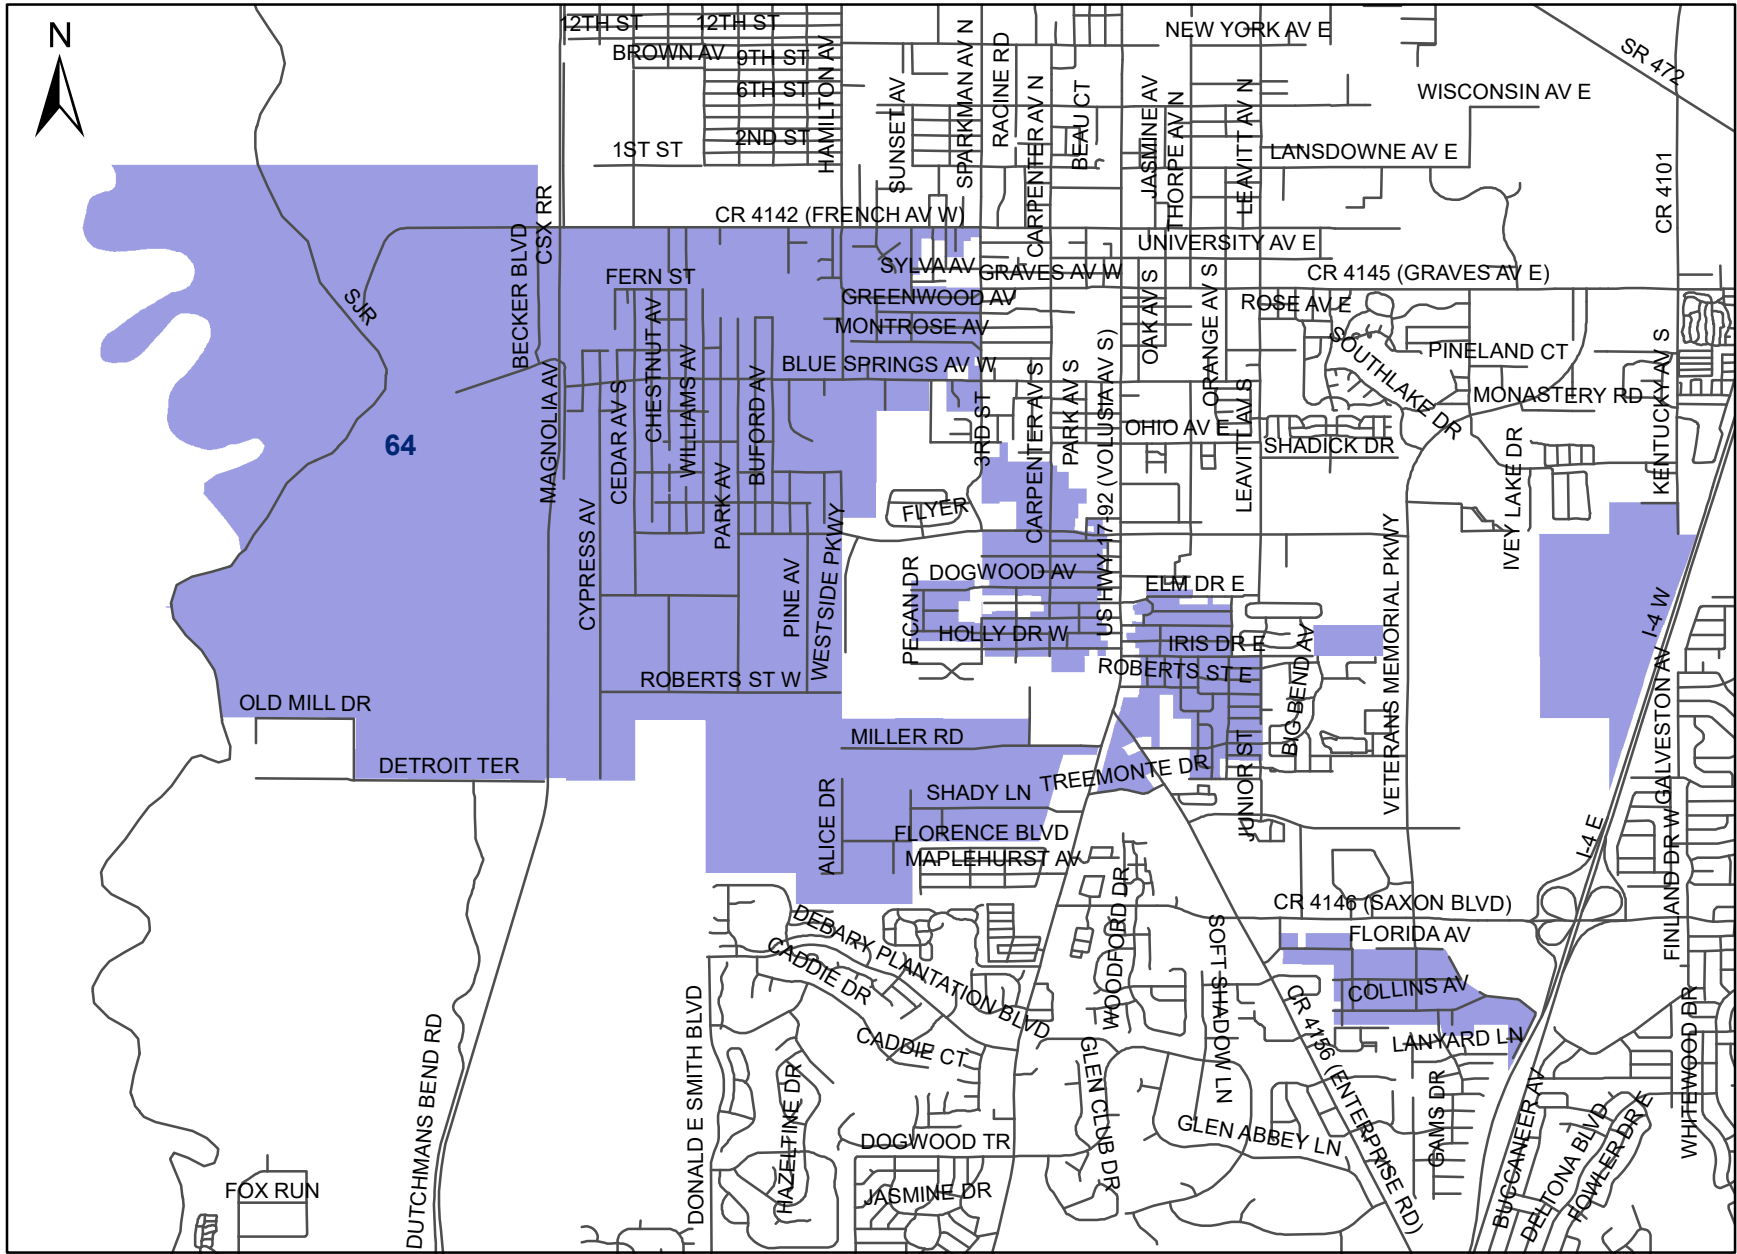

Volusia Sheriff's Office District 6

Zone 61

Prepared by: Volusia Sheriff's Office
Created: 05/05/2022

Volusia Sheriff's Office District 6 Zone 62

Prepared by: Volusia Sheriff's Office
Created: 05/05/2022

Volusia Sheriff's Office District 6

Zone 63

Prepared by: Volusia Sheriff's Office
Created: 05/05/2022

Volusia Sheriff's Office District 6

Zone 64

Prepared by: Volusia Sheriff's Office
Created: 05/05/2022

0 0.325 0.65 1.3 1.95 2.6 Miles

Volusia Sheriff's Office District 6

Zone 65

0 0.4 0.8 1.6 2.4 3.2 Miles

Prepared by: Volusia Sheriff's Office
Created: 05/05/2022